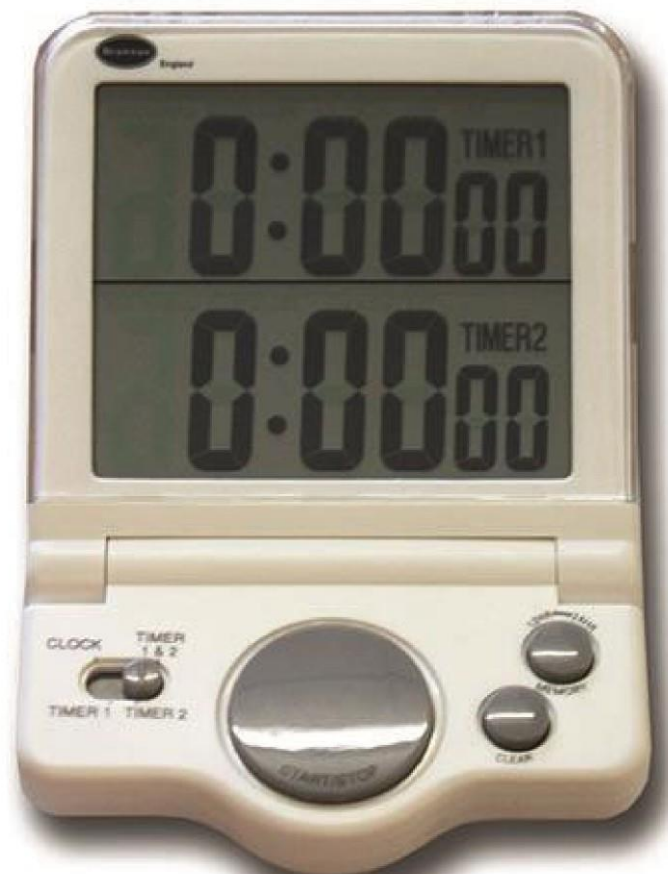

COUNT UP AND DOWN

שעון

סוללת AAA

גודל פיזי  
72X95X142 מ"מ

גודל מסך 75X63 מ"מ

## טיימר כפול גדול

### JUMBO DISPLAY DUAL TIMER AND CLOCK

מקט סימדה: 11-0101 מקט יצרן 28/208/0

Dual 24 hour countdown and 20 hour count up timer with memory function. The timer also benefits from a 12/24 hour clock. Complete with folding base to allow timer to stand and bracket for wall mounting. Batteries included. Product Specifications Timer Count: Countdown and count-up modes Time Accuracy Standard: +/- 60 sec/month Slide Switch Reliability: 5000 cycles Key Durability: Rubber key - 100,000 times (@200g +/- 20g) Contact switch - 5,000 times (vertical press) Battery: 1 x AAA (Supplied) Battery Life: Approx 2.2 years Operating Temperature: 0 to 40°C / 95% RHO perating Voltage: 1.2V to 1.7V Current Consumption: <10µA (average stand-by current) <15mA (average alarm current) Electrostatic discharge ESD: