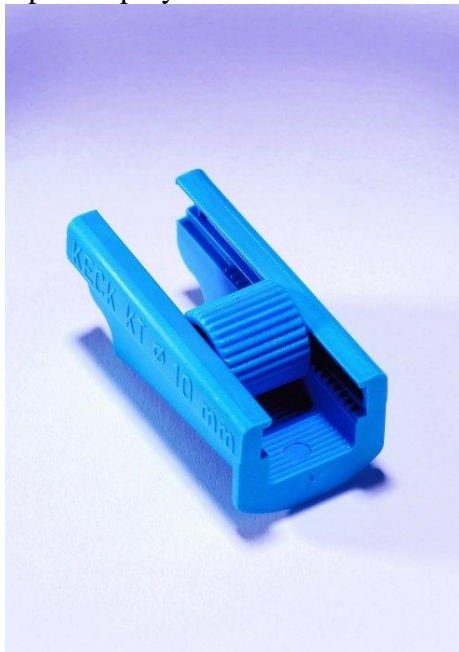

Tubing clamp

For fine control of liquids and gases

These thermoplastic polyester clamps are designed for use with flexible rubber and plastic tubing

- For use with flexible rubber and plastic tubing
- Provides fine flow control of liquids and gases
- Easy one-handed adjustment: just roll serrated wheel along sloped floor
- Manufactured from thermoplastic polyester

Item Code

For tubing size

KT4.5

O.D. up to 4.5mm

KT6

O.D. up to 6mm

KT10

O.D. up to 10 mm

KT14

O.D. up to 14mm